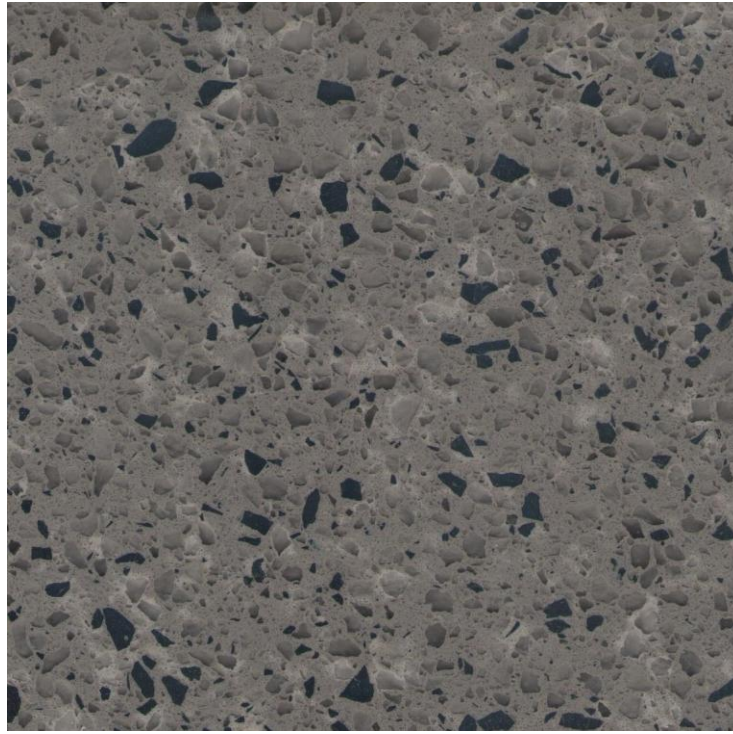

TITANIUM + PLATINUM COLLECTION

TITANIUM DARK GREY

TITANIUM LIGHT GREY (20mm only)

PLATINUM WHITE (20mm only)

Trendstone New Zealand Ltd.
Office & Warehouse

Unit 2 / 14 Ra Ora Drive
Highbrook, Auckland
New Zealand