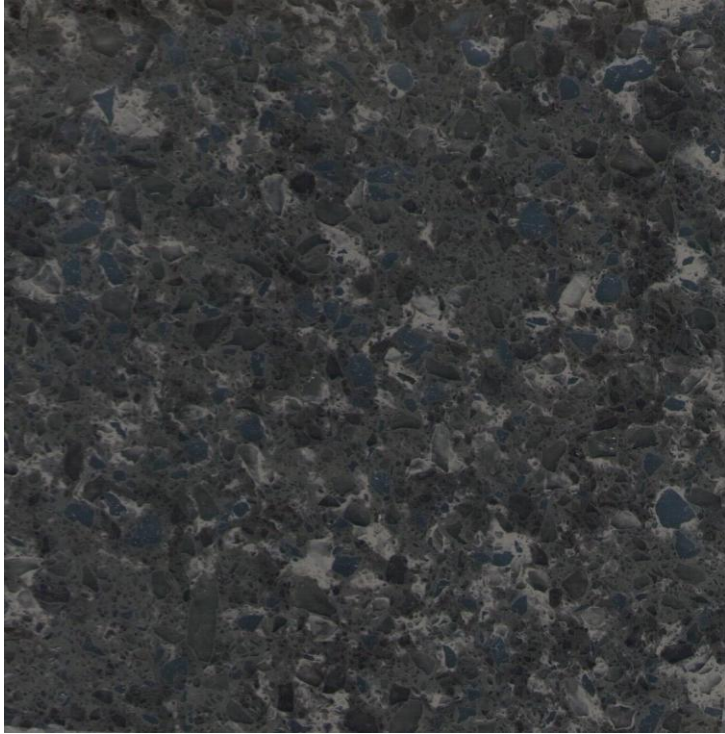

TITANIUM + PLATINUM COLLECTION

TITANIUM DARK GREY

TITANIUM LIGHT GREY (20mm only)

PLATINUM WHITE (20mm only)

Trendstone New Zealand Ltd.
Office & Warehouse

Unit 2 / 14 Ra Ora Drive
Highbrook, Auckland
New Zealand