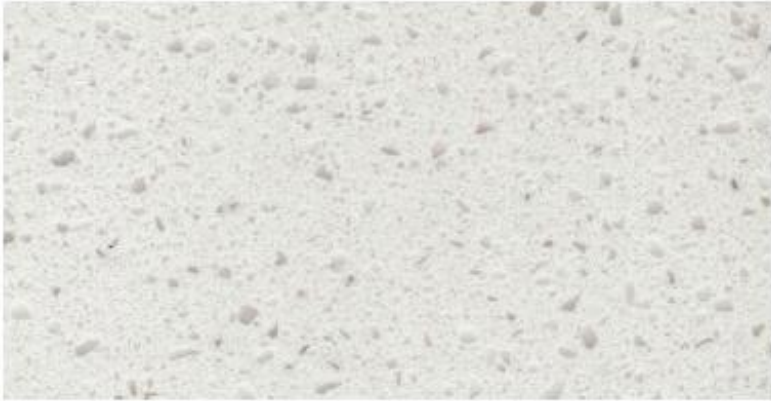

CLASSIC COLLECTION

WHITE GALAXY