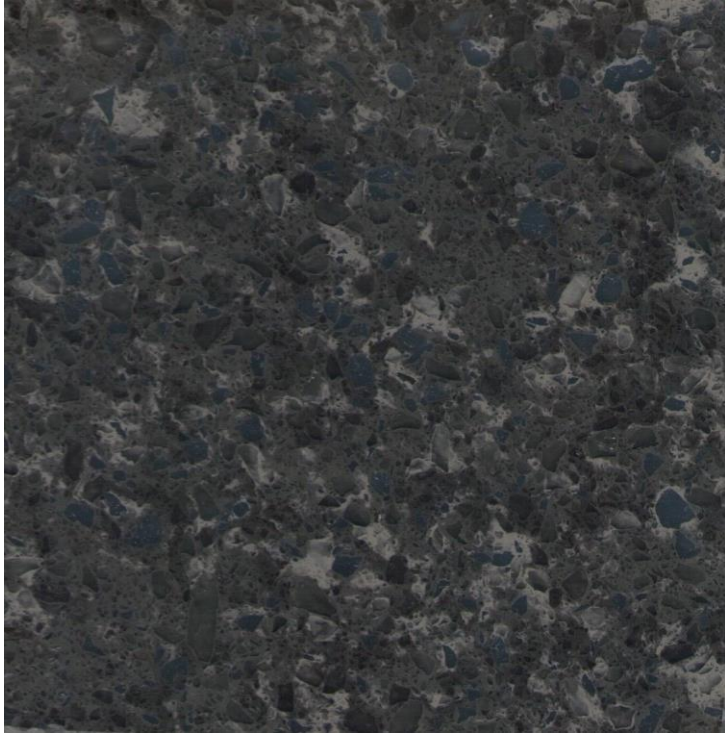

TITANIUM + PLATINUM COLLECTION

TITANIUM DARK GREY

TITANIUM LIGHT GREY

PLATINUM WHITE (20mm only)

Trendstone New Zealand Ltd.
Office & Warehouse

Unit 2 / 14 Ra Ora Drive
Highbrook, Auckland
New Zealand

Ph: 09 213 8835
info@trendstonenz.co.nz