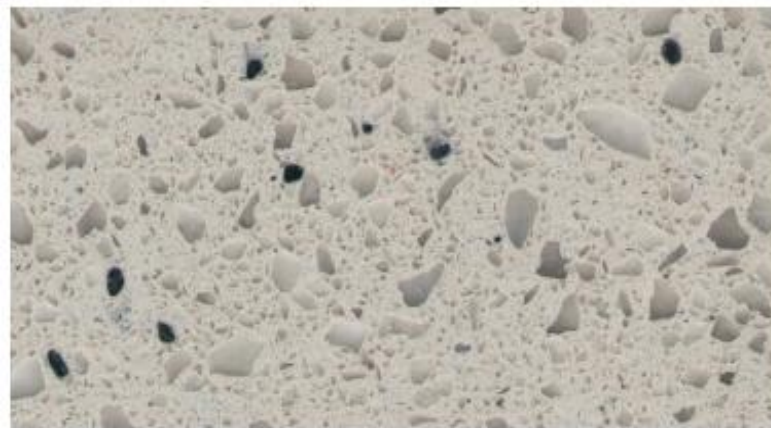

NEVE QUARTZ

NEW LILY WHITE

POLARIS / VENATINO

CLASSIC COLLECTION

GLISTEN WHITE

GREY STORM

JET BLACK QUARTZ

NEW SHELL